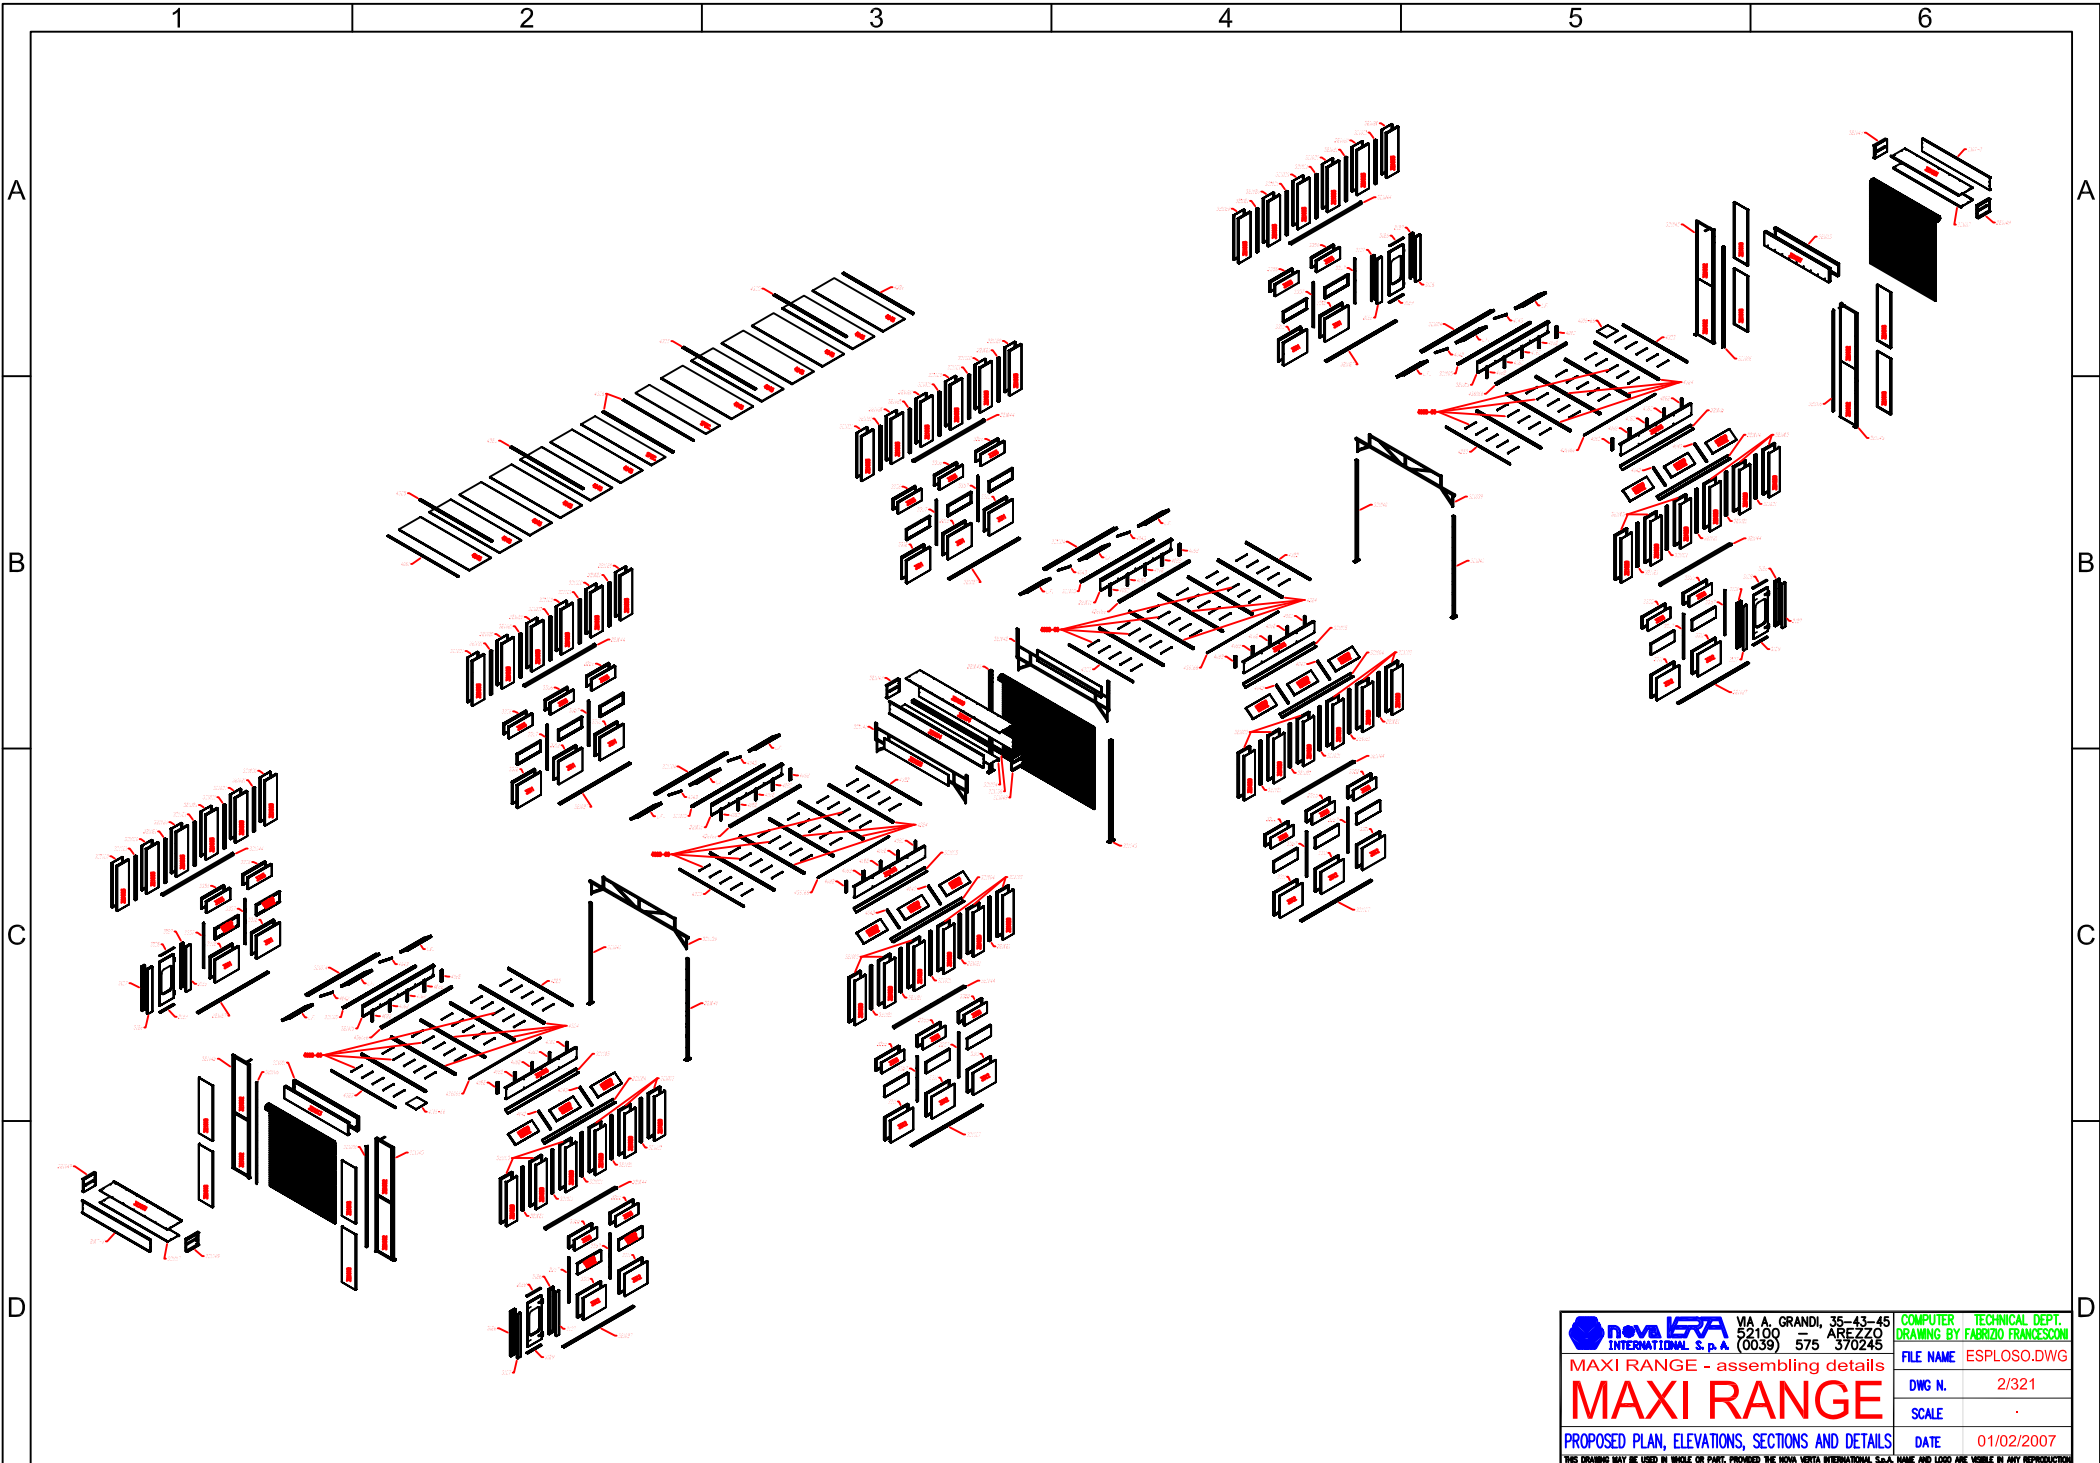

	MA A. GRANDI, 35-43-45	COMPUTER	TECHNICAL DEPT.
	INTERNATIONAL S.p.A. (0039) 575 370245	AREZZO	DRAWING BY FABRIZIO FRANCESCONI
MAXI RANGE 16280X5540X4910H		FILE NAME	ASSIEME.DWG
<b>MAXI RANGE</b>		DWG N.	1/321
PROPOSED PLAN, ELEVATIONS, SECTIONS AND DETAILS		SCALE	.
THESE DRAWINGS MAY BE USED IN WHOLE OR PART, PROVIDED THE NAME NOVA INTERNATIONAL S.P.A. NAME AND LOGO ARE VISIBLE IN ANY REPRODUCTION		DATE	01-02-2007

	VIA A. GRANDI, 35-43-45 52100 AREZZO (0039) 575 370245	COMPUTER TECHNICAL DEPT. DRAWING BY FABRIZIO FRANCESCONI
	MAXI RANGE - assembling details <b>MAXI RANGE</b> FILE NAME ESPLOSO.DWG	
DWG N. 2/321		SCALE .
PROPOSED PLAN, ELEVATIONS, SECTIONS AND DETAILS		DATE 01/02/2007
<small>THIS DRAWING MAY BE USED BY WHOLE OR PART, PROVIDED THE NOVA IFA INTERNATIONAL S.p.A. NAME AND LOGO ARE VISIBLE IN ANY REPRODUCTION</small>		